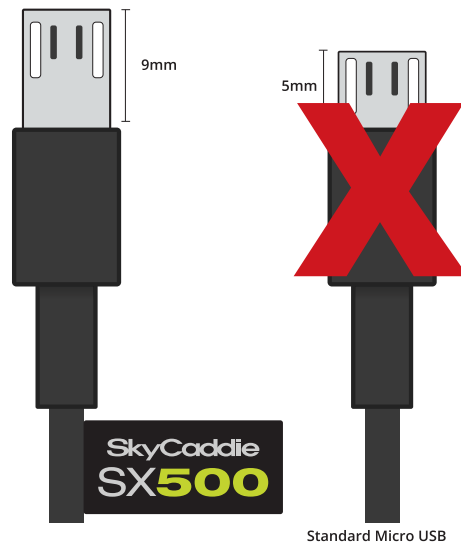

For information on registering with the SkyGolf 360 mobile app or CaddieSync Desktop app, please visit www.SkyGolf.com/MySX500

EXTENDED WARRANTY OPTIONS (USA AND CANADA)

When registering your SkyCaddie SX500, you will be given the option of purchasing an Extended Warranty (U.S. or Canada only). This will extend the standard 6-month manufacturer's limited warranty to a 12-month warranty against defects in materials and workmanship.

Terms and conditions are listed online at www.SkyCaddie.com

CHARGING YOUR SKYCADDIE

Please use the enclosed SX500 micro USB cable to charge your SkyCaddie. Other micro USB cables may not work with your device. The USB cable provided is specific to your SX500 that requires a longer connector due to its water resistant design. USB cables must be rated at 2 Amps for the SX500. Use of other connectors may create longer charging times or a failure to complete a full charge.

It is recommended that you charge your SX500 after each round.

HELPFUL TIPS

1. Turn on your SkyCaddie SX500 outdoors, with a clear view of the sky, to receive satellite signals. Give it an initial five minutes before play to download the latest satellite data used to improve accuracy. The higher the strength on the GPS Signal Indicator, the higher the accuracy.
   - To maintain optimal accuracy during play, make sure your SkyCaddie SX500 is always on and has a clear view of the sky. Do not put the SkyCaddie SX500 in your pocket or turn it on and off during play.
   - While the SX500 is highly ruggedized, for best results treat it like your smartphone.
   - Don't expose the SkyCaddie SX500 to extreme temperatures or water. Storing your SkyCaddie in areas that may allow the battery to freeze may result in diminished run time or failure.
   - When cleaning and wiping the display use only a cloth intended for cleaning optics. Do not wipe with a towel or paper napkins. Use of the screen protector is highly recommended.
2. Fully charge the battery before each round. The SX500 has the largest battery among rangefinders. So, in spite of its large and brilliant display and ultra-fast processor, you can expect 12-14 hours of play time by utilizing optional battery management features such as auto-dimming commonly used on smartphones.
   - Never disconnect or turn off your SkyCaddie SX500 while it is syncing. Wait until it is finished communicating before you disconnect it, power it off, or power off your computer.